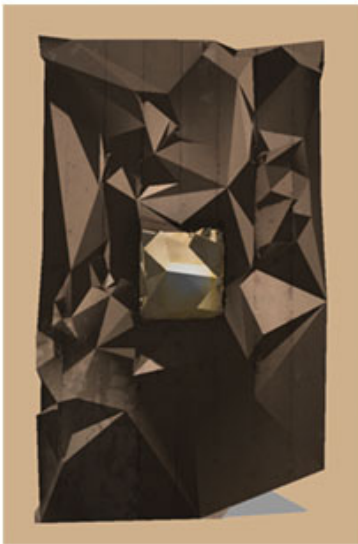

Ceiling Light
Gray PLA print
4x6"
\$250

Conebases
Black PLA print
4x6"
\$350

Truck
Candy Red PLA print
4x6"
\$200

Roof
Blue PLA print
4x6"
\$250

Split Fence
Orange PLA print
4x6"
\$200

Stick Poke
Candy Red PLA print
4x6"
\$275

Locked
Brown PLA print
4x6"
\$200

Backsign
Fabric Banner
with grommets
24 x 36"
\$400

Duct
Fabric Banner
with grommets
24 x 36"
\$400

Roof
Fabric Banner
with grommets
24 x 36"
\$400

Corner
Fabric Banner
with grommets
24 x 36"
\$400

Ceiling Light
Fabric Banner
with grommets
24 x 36"
\$400

Conebases
Fabric Banner
with grommets
24 x 36"
\$400

Cone
Fabric Banner with
grommets
24 x 36"
\$400

Window Wall
Fabric Banner
with grommets
24 x 36"
\$400